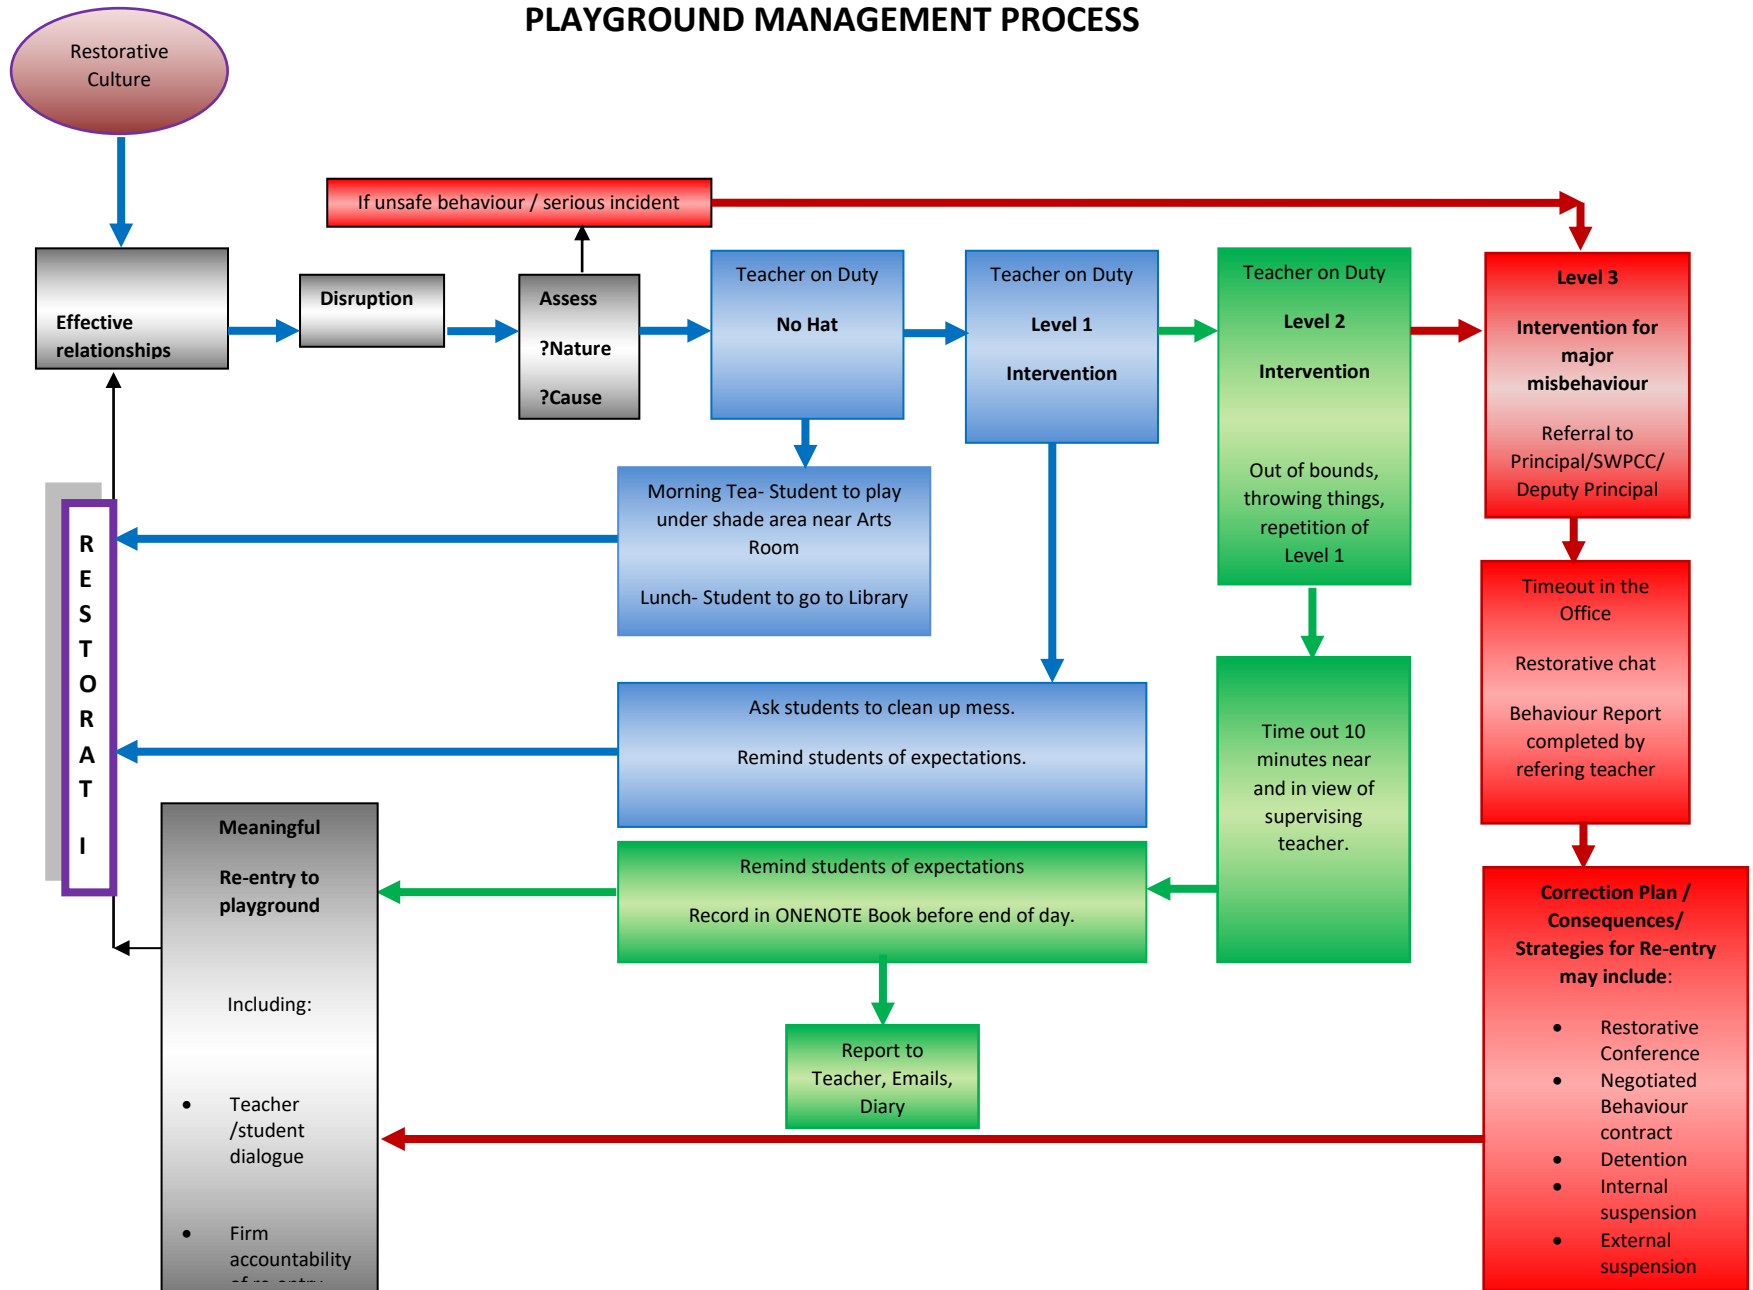

# REDEEMER LUTHERAN COLLEGE, BILOELA

## PLAYGROUND MANAGEMENT PROCESS

Policy applies to students with special needs but reasonable adjustments may at times be negotiated.