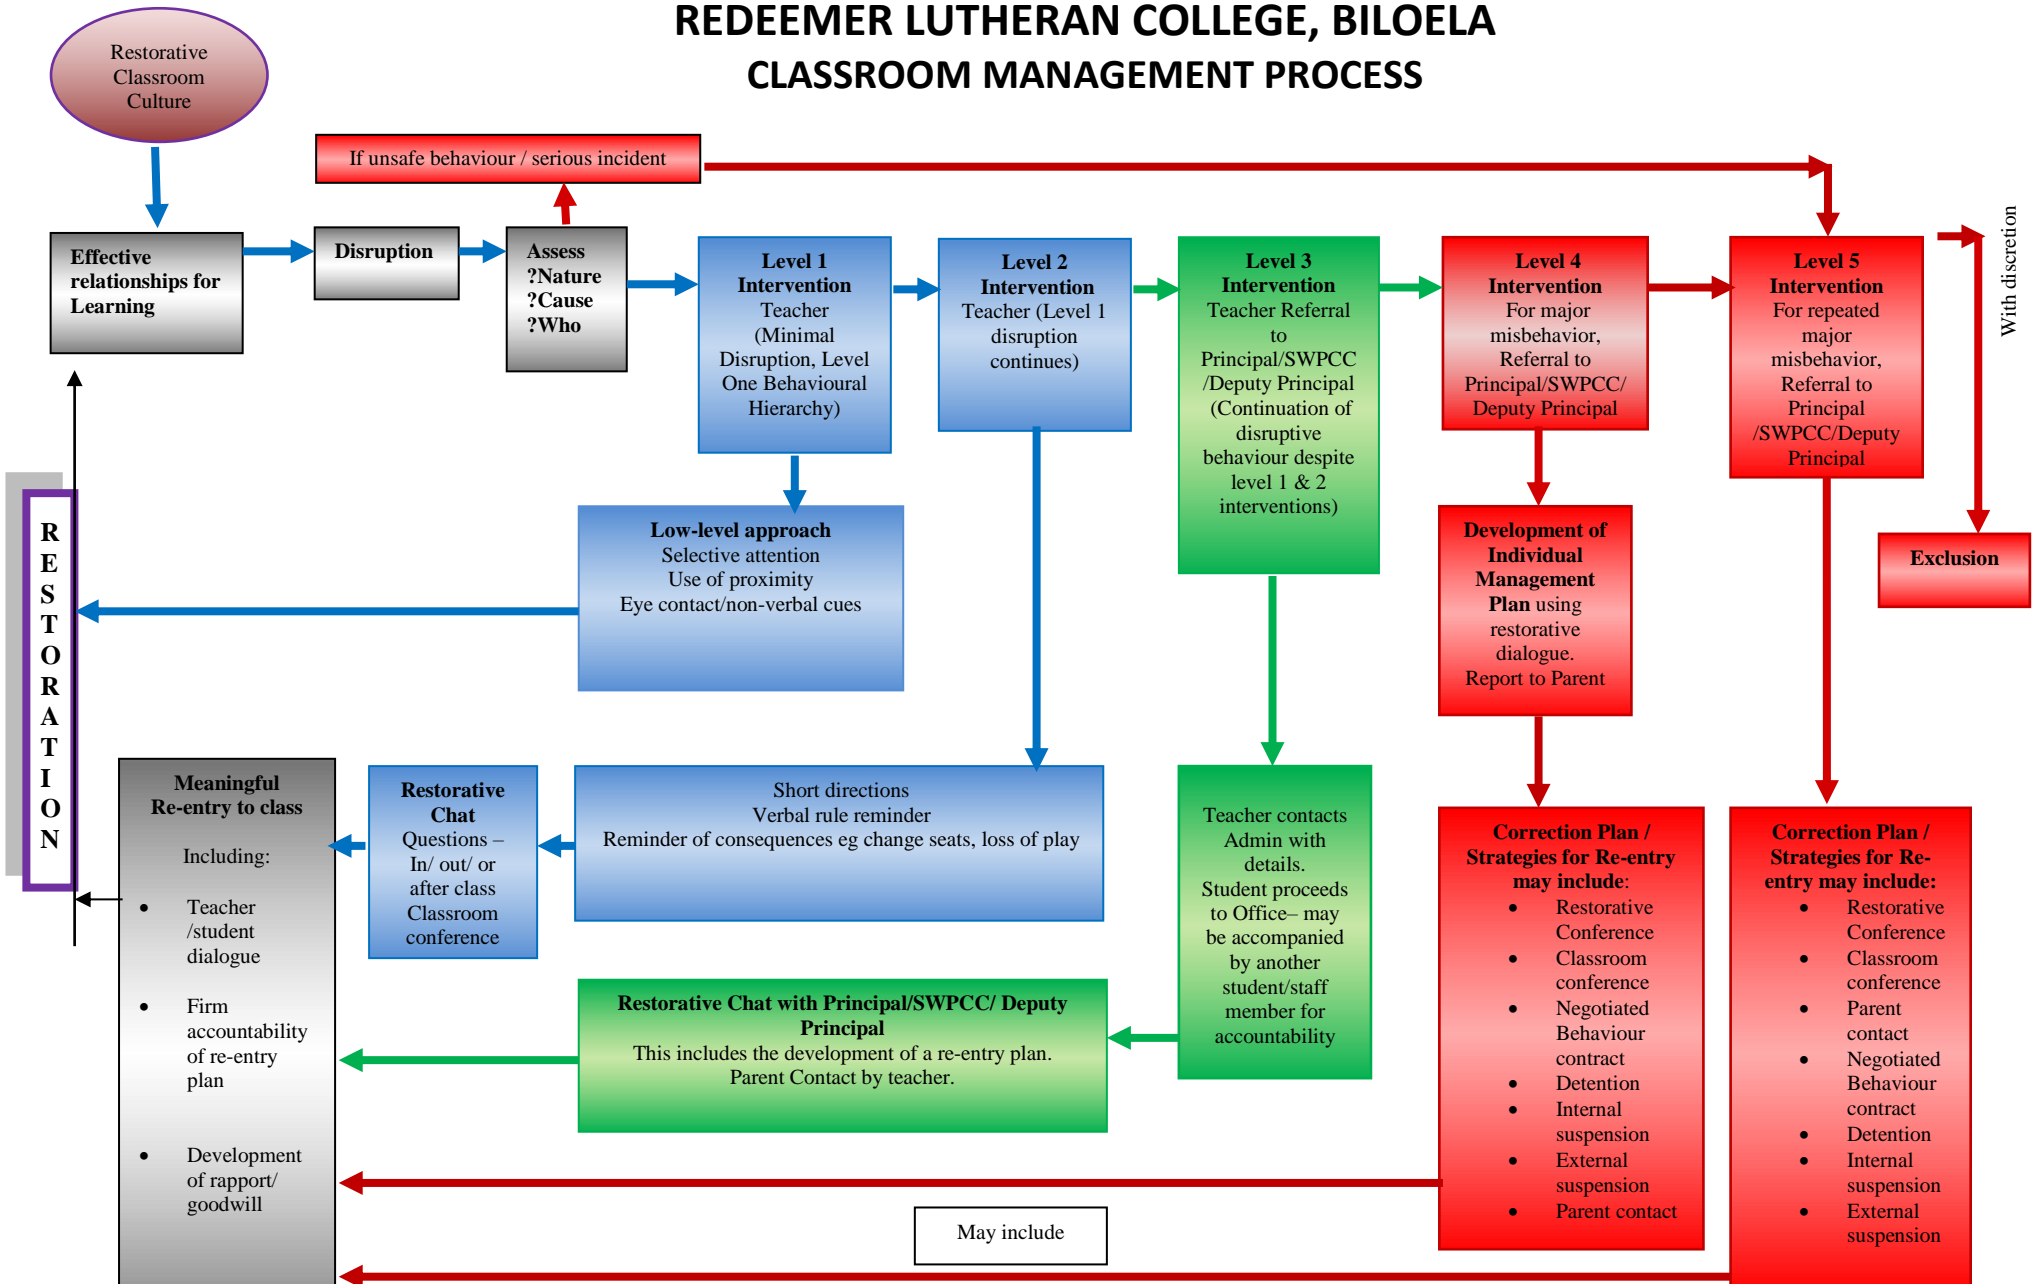

REDEEMER LUTHERAN COLLEGE, BILOELA CLASSROOM MANAGEMENT PROCESS

Code of Conduct applies to students with special needs but reasonable adjustments may at times be negotiated.